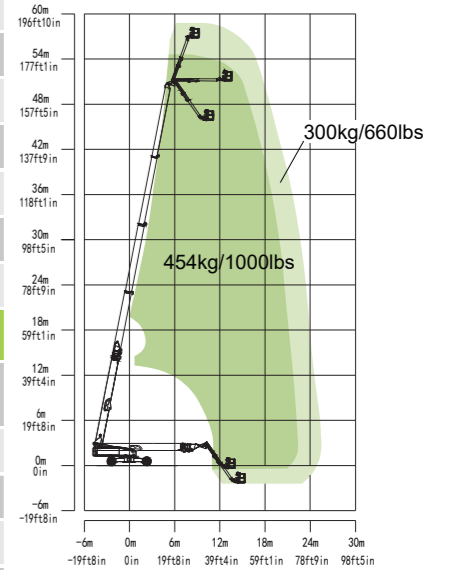

ACCESS WITH ZOOMLION GREEN

Phone: 0086(731)-88353692
E-mail: awp@zoomlion.com

Add: 701 Xulong Nan Lu, Xiangjiang New District, Changsha Hunan, China
Web: www.zoomlion-access.com

ZOOMLION

Model	ZT58J		ZT68J	
	Metric	Imperial	Metric	Imperial
Size				
Work Height	58.8m	192ft 11in	67.5m	221ft 5in
Platform Height	56.8m	186ft 4in	65.5m	214ft 11in
Horizontal Outreach	25.5m	83ft 8in	31m	101ft 8in
A - Stowed Length	14.4m	47ft 3in	15.5m	50ft 10in
B - Stowed Width	2.5m	8ft 2in	2.5m	8ft 2in
C - Stowed Height	3.06m	10ft	3.06m	10ft
D - Platform Length	2.44m	8ft	2.44m	8ft
E - Platform Width	0.91m	3ft	0.91m	3ft
F - Wheelbase	5.357/4.69m	17ft 7in/15ft 5in	5.357/4.69m	17ft 7in/15ft 5in
Tread	2.5/5.15m	8ft 2in/16ft 11in	2.5/5.15m	8ft 2in/16ft 11in
G - Ground Clearance	0.40m	1ft 4in	0.40m	1ft 4in
Performance				
Platform Capacity (Unrestricted/Restricted)	300/454kg	660/1000lb	300/454kg	660/1000lb
Drive Speed (Stowed)	4.5km/h	2.8mph	4.5km/h	2.8mph
Gradeability	45%(24°)		40%(22°)	
Turning Radius (Inside)	6.79/2.57m	22ft 3in/8ft 5in	6.79/2.57m	22ft 3in/8ft 5in
Turning Radius (Outside)	8.43/6.39m	27ft 8in/20ft 12in	8.43/6.39m	27ft 8in/20ft 12in
Turntable Swing	360° continuous		360° continuous	
Platform Rotation	±90°		±90°	
Tail Swing	2.25m	7ft 5in	2.15m	7ft 1in
Jib (Range of Articulation)	125°(-55°~70°)		125°(-55°~70°)	
Max. Wind Speed	12.5m/s	28mph	12.5m/s	28mph
Power				
Engine	Cummins F3.8(EU Stage V) Cummins F4.5 (China Stage IV) Cummins QSF3.8(China StageIII)		Cummins F3.8(EU Stage V) Cummins F4.5 (China Stage IV) Cummins QSF3.8(China StageIII)	
Fuel Tank Capacity	200L	52.8gal	200L	52.8gal
Control Voltage	12V DC		12V DC	
Hydraulic Tank Capacity	400L	105gal	400L	105gal
Drive Mode	4WD		4WD	
Steering Mode	Four wheels/Front wheel/Crab		Four wheels/Front wheel/Crab	
Tire				
Type	Foam-filled Tires		Foam-filled Tires	
Weight				
Gross	29600kg	65256lb	35900kg	79145lb