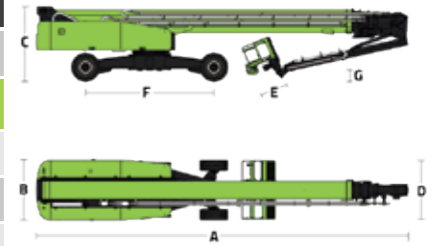

Model	ZT58J		ZT68J	
	Metric	Imperial	Metric	Imperial
Size				
Work Height	58.8m	192ft 11in	67.5m	221ft 5in
Platform Height	56.8m	186ft 4in	65.5m	214ft 11in
Horizontal Outreach	25.5m	83ft 8in	31m	101ft 8in
A - Stowed Length	14.4m	47ft 3in	15.5m	50ft 10in
B - Stowed Width	2.5m	8ft 2in	2.5m	8ft 2in
C - Stowed Height	3.06m	10ft	3.06m	10ft
D - Platform Length	2.44m	8ft	2.44m	8ft
E - Platform Width	0.91m	3ft	0.91m	3ft
F - Wheelbase	5.357/4.69m	17ft 7in/15ft 5in	5.357/4.69m	17ft 7in/15ft 5in
Tread	2.5/5.15m	8ft 2in/16ft 11in	2.5/5.15m	8ft 2in/16ft 11in
G - Ground Clearance	0.40m	1ft 4in	0.40m	1ft 4in
Performance				
Platform Capacity (Unrestricted/Restricted)	300/454kg	660/1000lb	300/454kg	660/1000lb
Drive Speed (Stowed)	4.5km/h	2.8mph	4.5km/h	2.8mph
Gradeability	45%(24°)		40%(22°)	
Turning Radius (Inside)	6.79/2.57m	22ft 3in/8ft 5in	6.79/2.57m	22ft 3in/8ft 5in
Turning Radius (Outside)	8.43/6.39m	27ft 8in/20ft 12in	8.43/6.39m	27ft 8in/20ft 12in
Turntable Swing	360° continuous		360° continuous	
Platform Rotation	±90°		±90°	
Tail Swing	2.25m	7ft 5in	2.15m	7ft 1in
Jib (Range of Articulation)	125°(-55°~70°)		125°(-55°~70°)	
Max. Wind Speed	12.5m/s	28mph	12.5m/s	28mph
Power				
Engine	Cummins F3.8(EU Stage V) Cummins F4.5 (China Stage IV) Cummins QSF3.8(China StageIII)		Cummins F3.8(EU Stage V) Cummins F4.5 (China Stage IV) Cummins QSF3.8(China StageIII)	
Fuel Tank Capacity	200L	52.8gal	200L	52.8gal
Control Voltage	12V DC		12V DC	
Hydraulic Tank Capacity	400L	105gal	400L	105gal
Drive Mode	4WD		4WD	
Steering Mode	Four wheels/Front wheel/Crab		Four wheels/Front wheel/Crab	
Tire				
Type	Foam-filled Tires		Foam-filled Tires	
Weight				
Gross	29600kg	65256lb	35900kg	79145lb

Range of Motion ZT58J