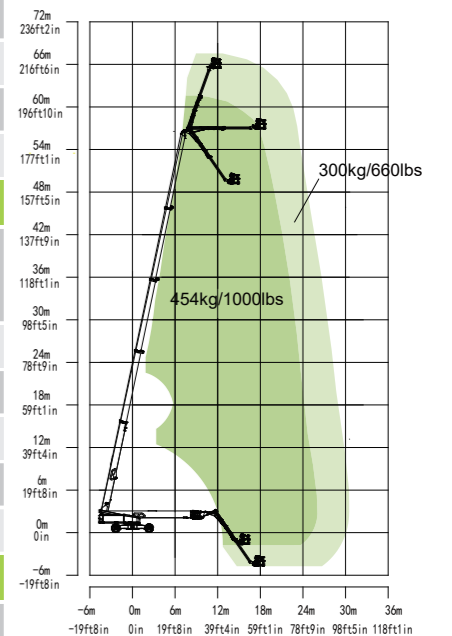

Range of Motion ZT68J

ZOOMLION ACCESS reserves the right to make specification and/or equipment changes without prior notification. Product specifications are updated to June, 2024.