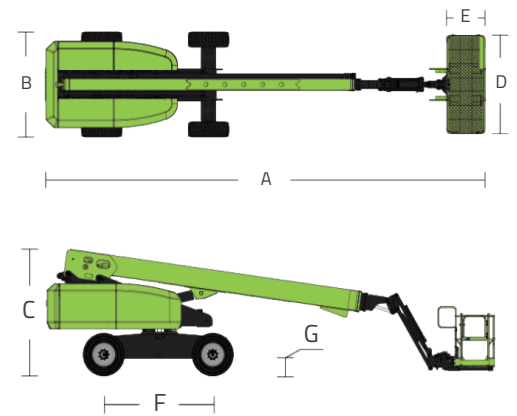

ZOOMLION TELESCOPIC BOOM LIFT

ZT68J

Comply with CE/ANSI/CSA Standard

FEATURES

Standard Features

Horn
All motion alarm
Proportional control
Self-closing entry gate
Flashing beacon
Auto-leveling system
Emergency stop button
Over tilt protection system
Emergency descent system
On-board diagnostic system
Oscillating axle
4.3' LED display
Load sensing system
Swing-out engine tray

ACCESS WITH ZOOMLION GREEN

Phone: 1 (833) USA-ZOOM
E-mail: sales@zoomlion-na.com

Add: Zoomlion Heavy Industry NA, Inc. 14215 Two Mile Road, Yorkville, WI 53126
Web: www.zoomlion-na.com

MAIN SPECS OF TELESCOPIC BOOM LIFT

ZT68J

Comply with CE/ANSI/CSA Standard

Model	ZT68J	
	Imperial	Metric
Size		
Work Height	74ft 7in	22.75m
Platform Height	68ft 1in	20.75m
Horizontal Outreach	57ft 1in	17.4m
A - Stowed Length	34ft	10.36m
B - Stowed Width	8ft 2in	2.49m
C - Stowed Height	9ft 1in	2.78m
D - Platform Length	8ft	2.44m
E - Platform Width	3ft	0.91m
F - Wheelbase	8ft 3in	2.52m
Tread	8ft 2in	2.49m
G - Ground Clearance	1ft 5in	0.42m
Performance		
Platform Capacity (Unrestricted/Restricted)	660/1000lb	300/454kg
Drive Speed (Stowed)	3.73mph	6.0km/h
Gradeability	45% (24°)	45% (24°)
Turning Radius (Inside)	7ft 10in	2.4m
Turning Radius (Outside)	17ft 9in	5.4m
Turntable Swing	360° continuous	
Platform Rotation	±90°	
Tail Swing	4ft 9in	1.45m
Jib (Range of Articulation)	135° (-60° ~ 75°)	
Max. Wind Speed	28mph	12.5m/s
Power		
Engine	Kubota V2403 (GB III) 36kW/2600rpm Kubota V2403 (EU IV) 36kW/2600rpm	
Fuel Tank Capacity	39.6 (us gal)	150L
Control Voltage	12V DC	
Hydraulic Tank Capacity	39.6 (us gal)	150L
Drive Mode	4WD	
Steering Mode	Front-wheel	
Tire		
Type	355/55 D625 Foam-filled Tires 36×14-20 Solid Tires	
Weight		
Gross	26411lb	11980kg