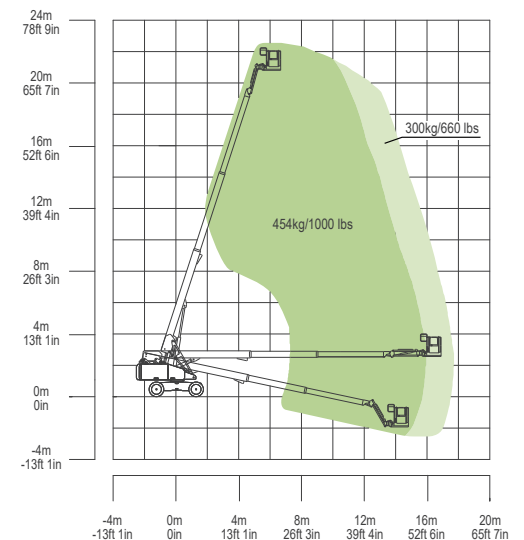

Accessories & Options

- ▶ Platform work lights
- ▶ Anti-collision device
- ▶ AC power to platform

HIGHLIGHTS

- ▶ Better work envelop performance, 10% larger than competitor
- ▶ Industry leading telematic control interface with self-diagnostic monitoring capability
- ▶ Smooth & stable boom extension control as low as 15mm/s (0.034mph)
- ▶ Dual lift capacity of 300kg(660-lb) unrestricted and 454kg (1,000-lb) restricted

ACCESS WITH ZOOMLION GREEN

Phone: 1 (833) USA-ZOOM
E-mail: sales@zoomlion-na.com

Add: Zoomlion Heavy Industry NA, Inc. 14215 Two Mile Road, Yorkville, WI 53126
Web: www.zoomlion-na.com

MAIN SPECS OF TELESCOPIC BOOM LIFT

ZT68J

Comply with CE/ANSI/CSA Standard

Model	ZT68J	
	Imperial	Metric
Size		
Work Height	74ft 7in	22.75m
Platform Height	68ft 1in	20.75m
Horizontal Outreach	57ft 1in	17.4m
A - Stowed Length	34ft	10.36m
B - Stowed Width	8ft 2in	2.49m
C - Stowed Height	9ft 1in	2.78m
D - Platform Length	8ft	2.44m
E - Platform Width	3ft	0.91m
F - Wheelbase	8ft 3in	2.52m
Tread	8ft 2in	2.49m
G - Ground Clearance	1ft 5in	0.42m
Performance		
Platform Capacity (Unrestricted/Restricted)	660/1000lb	300/454kg
Drive Speed (Stowed)	3.73mph	6.0km/h
Gradeability	45% (24°)	45% (24°)
Turning Radius (Inside)	7ft 10in	2.4m
Turning Radius (Outside)	17ft 9in	5.4m
Turntable Swing	360° continuous	
Platform Rotation	±90°	
Tail Swing	4ft 9in	1.45m
Jib (Range of Articulation)	135° (-60° ~ 75°)	
Max. Wind Speed	28mph	12.5m/s
Power		
Engine	Kubota V2403 (GB III) 36kW/2600rpm Kubota V2403 (EU IV) 36kW/2600rpm	
Fuel Tank Capacity	39.6 (us gal)	150L
Control Voltage	12V DC	
Hydraulic Tank Capacity	39.6 (us gal)	150L
Drive Mode	4WD	
Steering Mode	Front-wheel	
Tire		
Type	355/55 D625 Foam-filled Tires 36×14-20 Solid Tires	
Weight		
Gross	26411lb	11980kg